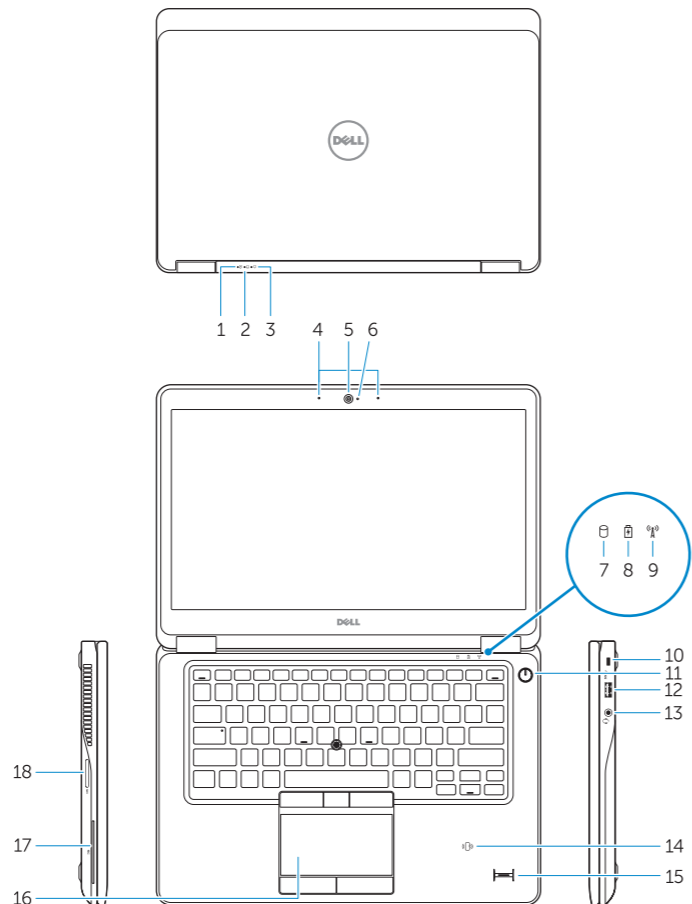

Funkce | Jellemzők | Funkcje | Vlastnosti

1. Battery-status light
2. Hard-drive activity light
3. Power-status light
4. Microphones
5. Camera
6. Camera-status light
7. Hard-drive activity light
8. Battery-status light
9. Wireless-status light
10. Security-cable slot
11. Power button
12. USB 3.0 connector
13. Headset connector
14. Contactless smart-card reader / Near Field Communication (NFC) reader (optional)
15. Fingerprint reader (optional)
16. Touchpad
17. Smart card reader (optional)
18. Memory card reader
19. Network connector
20. Mini-DisplayPort connector
21. USB 3.0 connector
22. HDMI connector
23. USB 3.0 connector with PowerShare
24. Power connector
25. Dock connector (optional)
26. Service-tag label
27. Battery release latch
28. Battery
29. Speakers