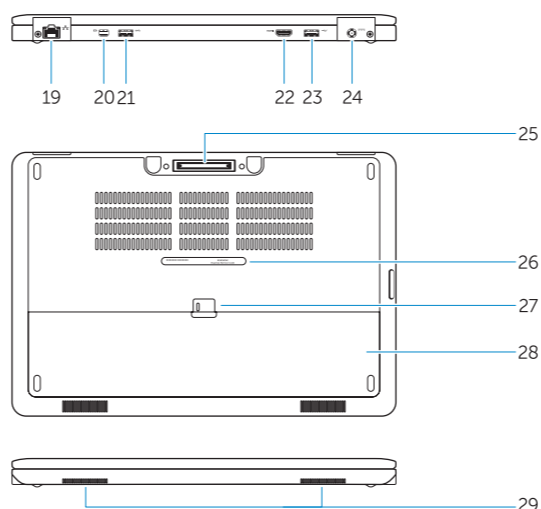

Funkce | Jellemzők | Funkcje | Vlastnosti

1. Battery-status light
2. Hard-drive activity light
3. Power-status light
4. Microphones
5. Camera
6. Camera-status light
7. Hard-drive activity light
8. Battery-status light
9. Wireless-status light
10. Security-cable slot
11. Power button
12. USB 3.0 connector
13. Headset connector
14. Contactless smart-card reader / Near Field Communication (NFC) reader (optional)
15. Fingerprint reader (optional)
16. Touchpad
17. Smart card reader (optional)
18. Memory card reader
19. Network connector
20. Mini-DisplayPort connector
21. USB 3.0 connector
22. HDMI connector
23. USB 3.0 connector with PowerShare
24. Power connector
25. Dock connector (optional)
26. Service-tag label
27. Battery release latch
28. Battery
29. Speakers